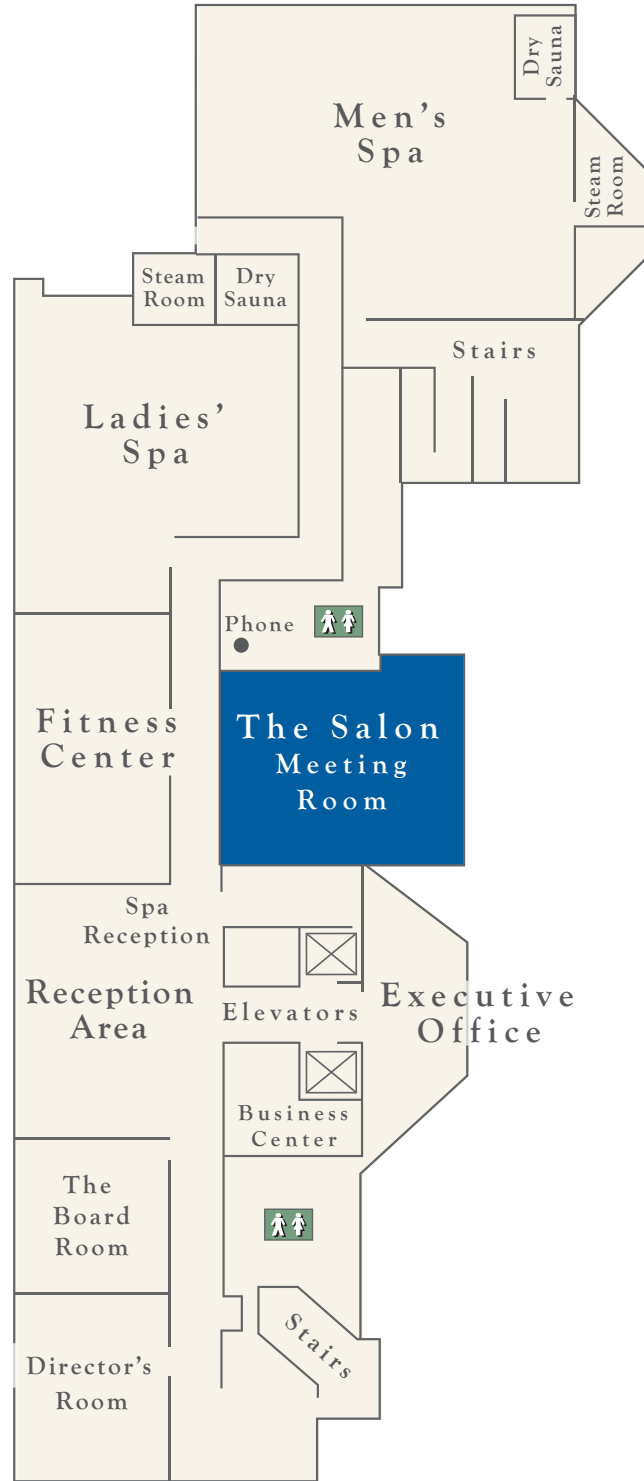

## ROOM SPECIFICATIONS

| Room Size | Square Feet | Ceiling Height | Banquet | Reception/Theater | Hollow Square | Classroom | U-Shape |
|-----------|-------------|----------------|---------|-------------------|---------------|-----------|---------|
| 35' x 28' | 980         | 10'            | 80      | 100               | 36            | 50        | 36      |