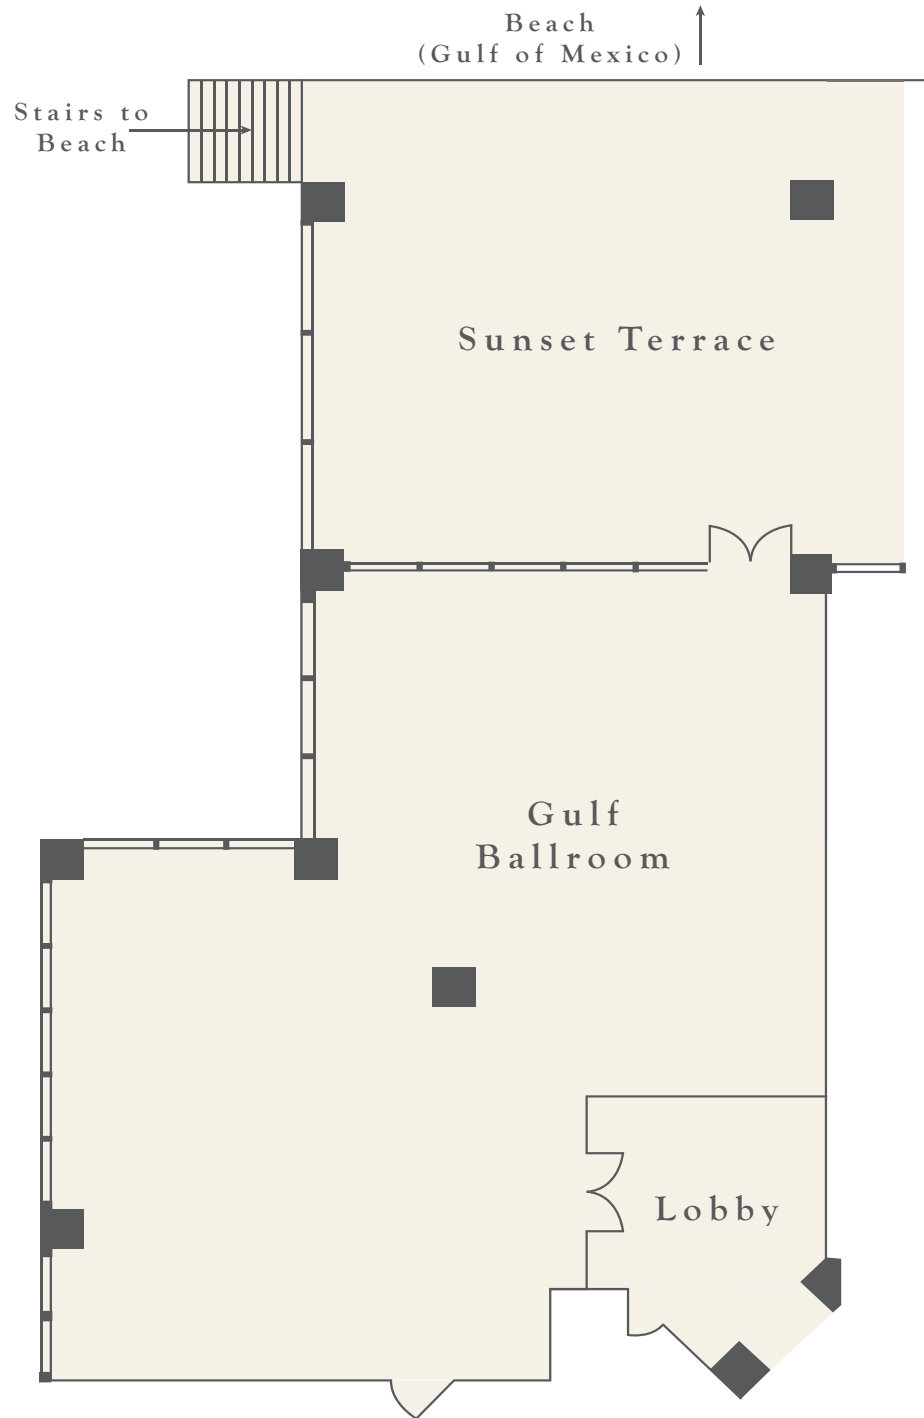

## ROOM SPECIFICATIONS

Room Size	Square Feet	Ceiling Height	Banquet	Reception/ Theater	Hollow Square	Classroom	U-Shape
58' x 36'	2,396	12'	122	180	54	100	44