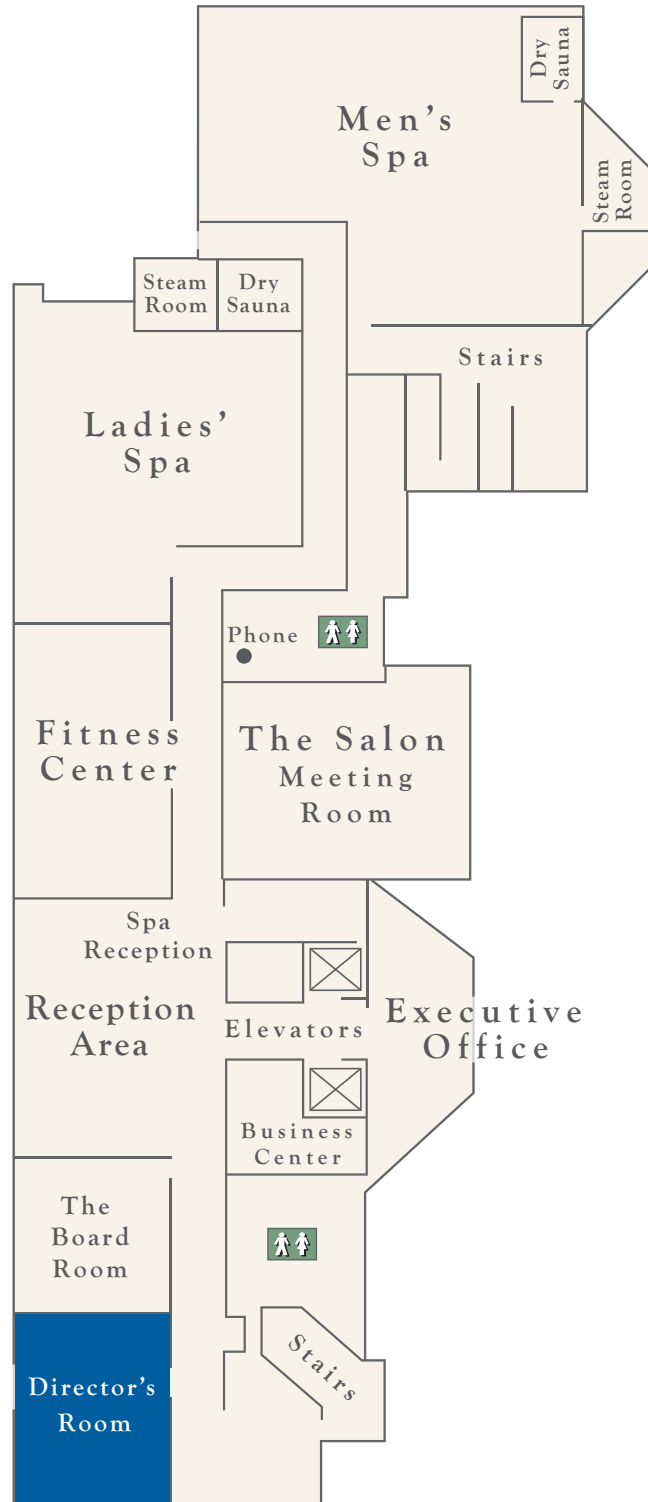

Marco Beach
OCEAN RESORT®

ROOM SPECIFICATIONS

Room Size	Square Feet	Ceiling Height	Banquet	Reception/Theater	Hollow Square	Classroom	U-Shape
26' x 19'	494	10'	40	50	20	27	22