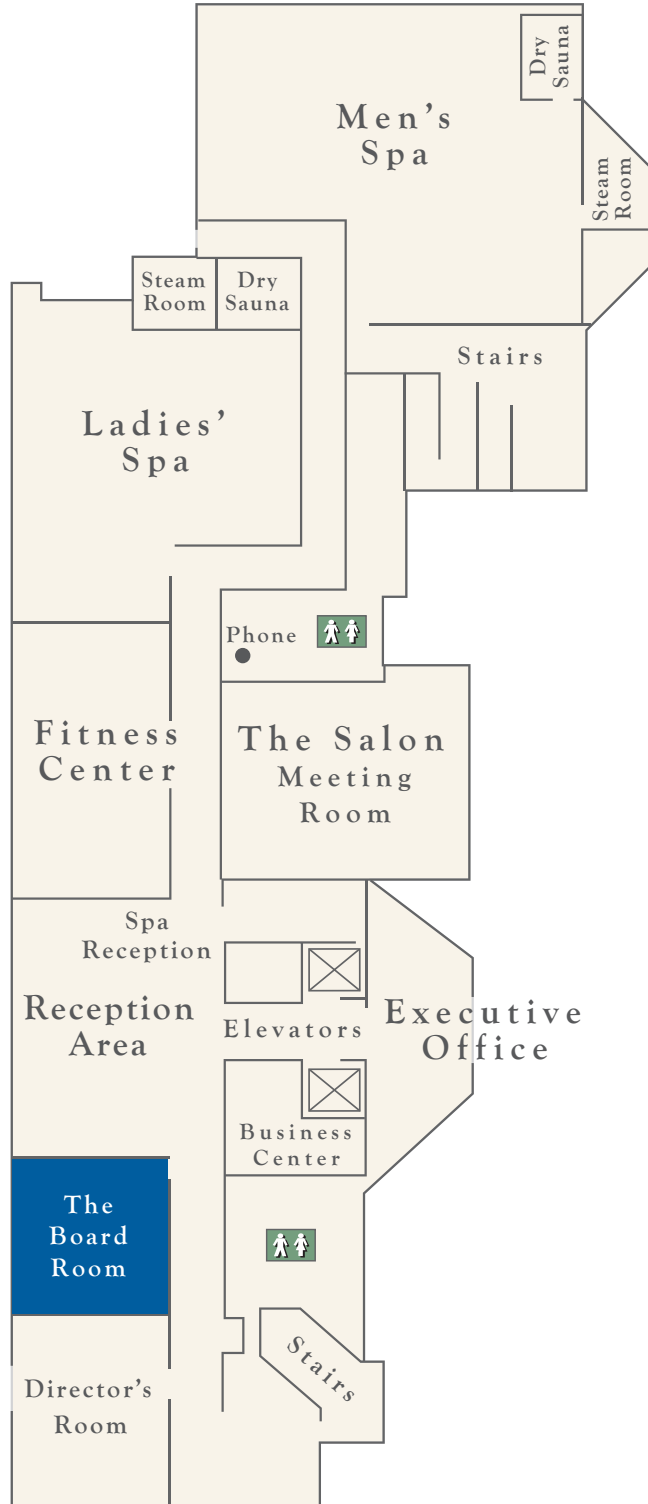

## ROOM SPECIFICATIONS

Room Size	Square Feet	Ceiling Height	Banquet	Reception/Theater	Hollow Square	Classroom	U-Shape
22' x 19'	418	10'	32	40	20	18	18