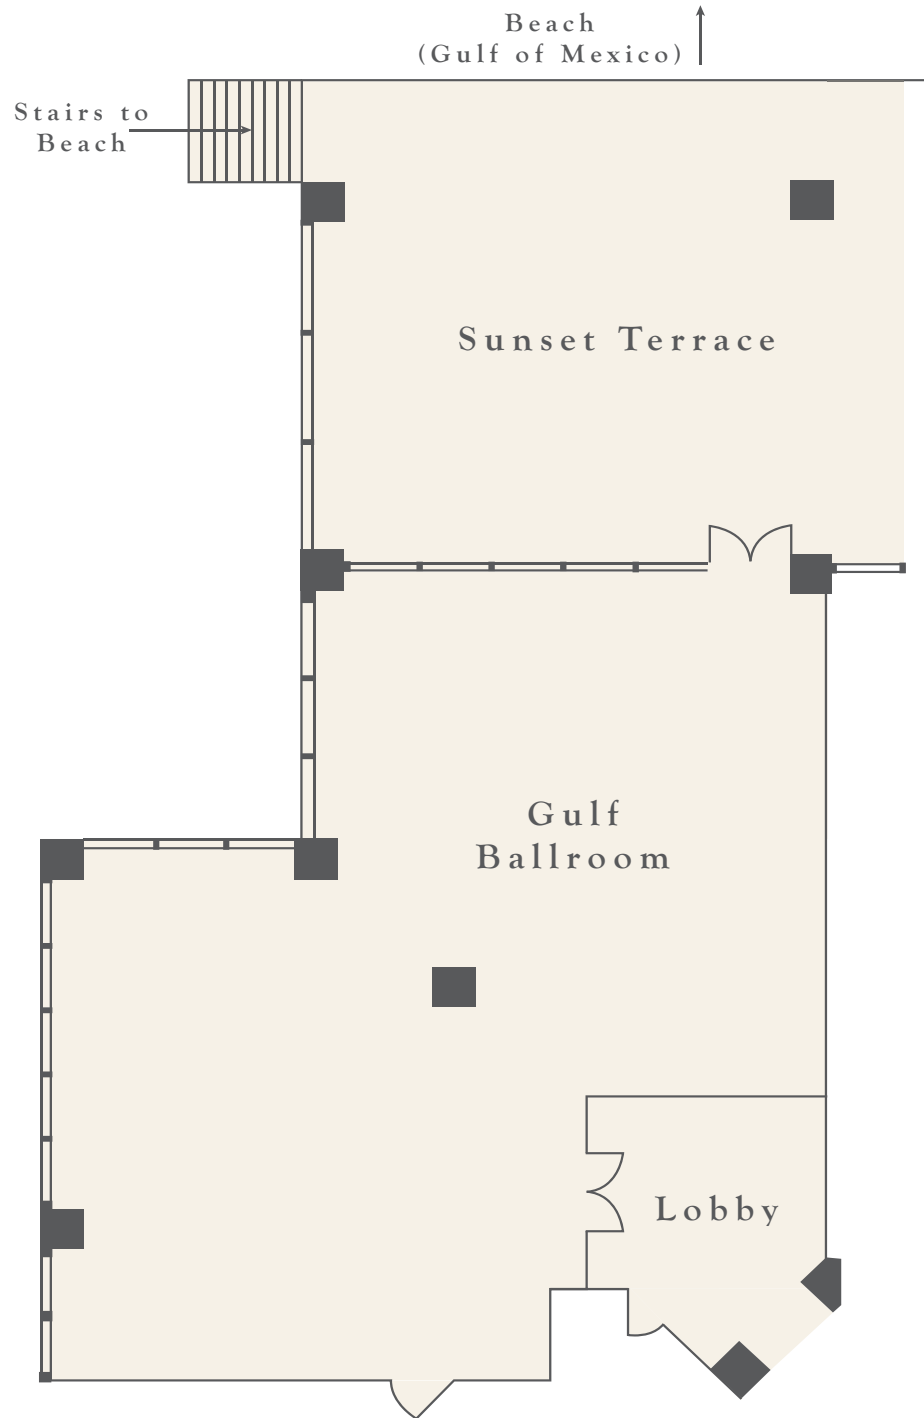

Marco Beach
OCEAN RESORT®

ROOM SPECIFICATIONS

Room Size	Square Feet	Ceiling Height	Banquet	Reception/ Theater	Hollow Square	Classroom	U-Shape
58' x 36'	2,396	12'	122	180	54	100	44